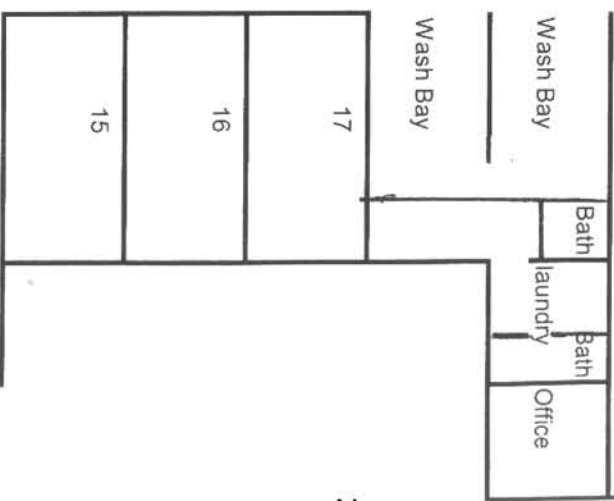

Show arena 195x80, white sand footing 3-4" deep,
 with wood bleachers built-in three sides, viewing room
 Contact Wade Donahoo - wade@windyknollfarms.com

- N -