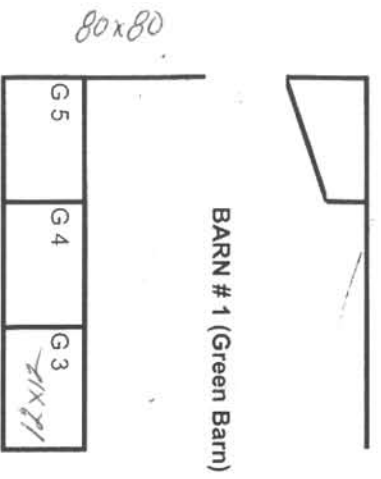

Show arena 195x80, white sand footing 3-4" deep,
 with wood bleachers built-in three sides, viewing room
 Contact Wade Donahoo - wade@windyknollfarms.com

- N -